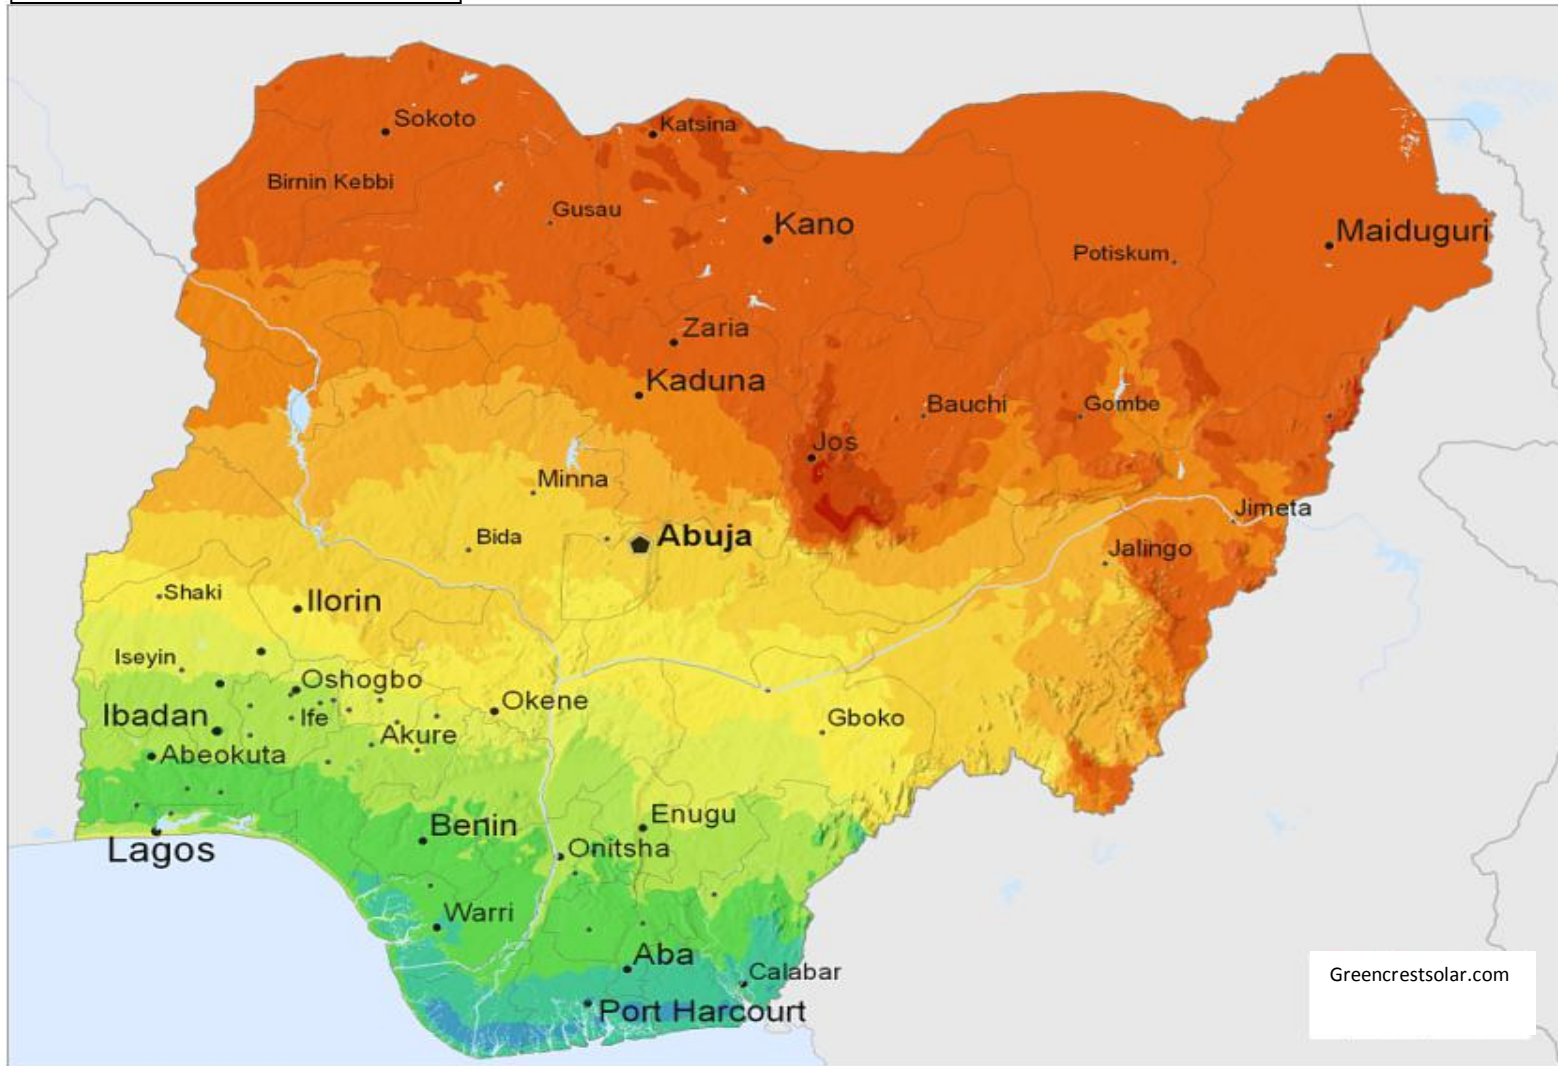

Solar Map

Nigeria

Greencrestsolar.com

Average annual sum (4/2004 - 3/2010)

0 100 200 km